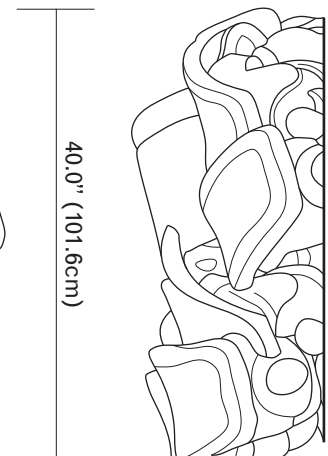

DOG SHELF

Dog Shelf © Greg Lynn FORM
Manufactured by Machineous

For purchasing inquiries contact:
Greg Lynn FORM
+1 (310) 821-2629

Recycled plastic toys.

Awarded the Golden Lion at 2008 Venice Biennale.

These are the first generation prototypes of high technology scavenging of recycled plastics for furniture. The Recycled Toys are laser scanned and digitized into a computer, they are designed and arrayed like bricks, their intersections are defined as cutting paths, and a robot cuts their joints and connections with precision. They are then welded together with a tool used to repair car fenders.

Top View

Front View

Side View

DOG SHELF